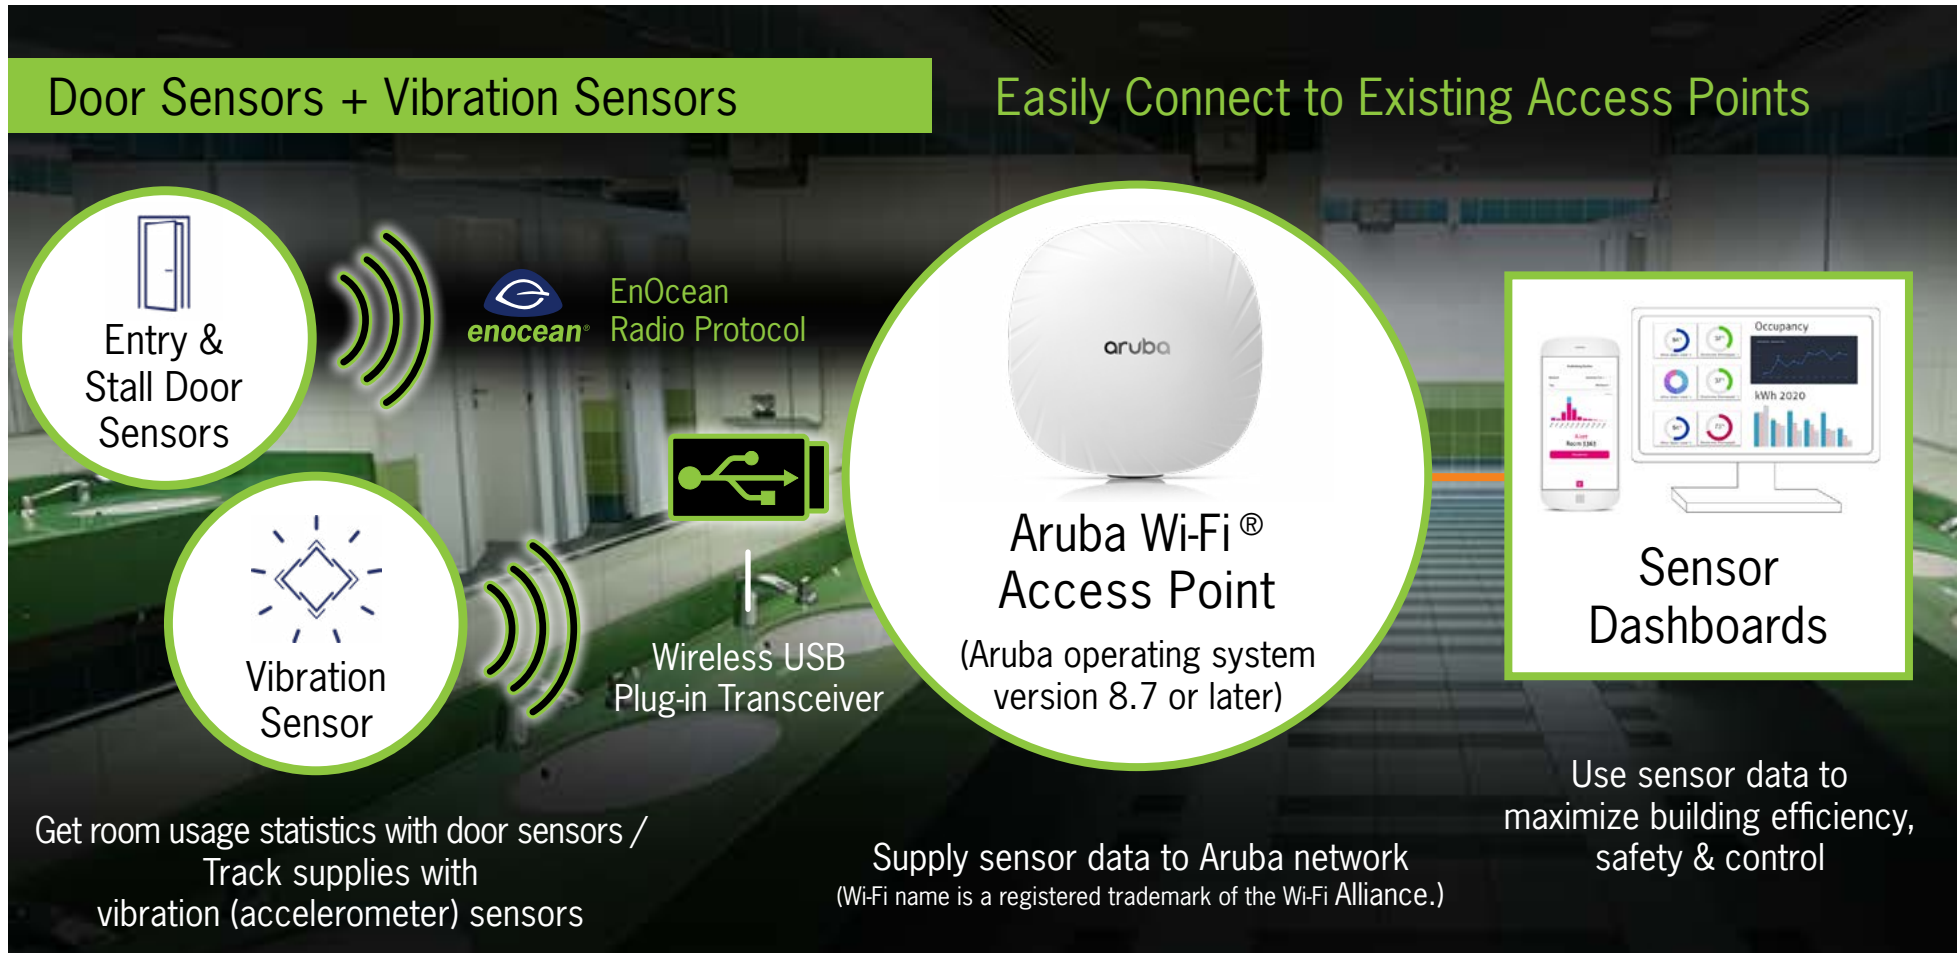

# Room Usage & Supply Monitoring

**Easy Installations**  
No wiring is necessary. Integrators can install the wire-free / self-powered sensors anywhere.

**Sensor Data Monitoring**  
Trigger on-demand cleaning & disinfecting services. Get alerts when supplies are running low (ie., towels, soap, disinfectant). Collect restroom usage statistics. Prioritize tenant needs & preferences. ... and MORE !

**Maintenance Free**  
Sensors power themselves for decades thanks to energy harvesting.

## Infinite Sensing & Control

If you called it magic; you wouldn't be wrong. After all, EnOcean Alliance sensor solutions seemingly capture energy out of thin air to power themselves. Integrators can add ubiquitous sensing to their buildings without pulling new wires.