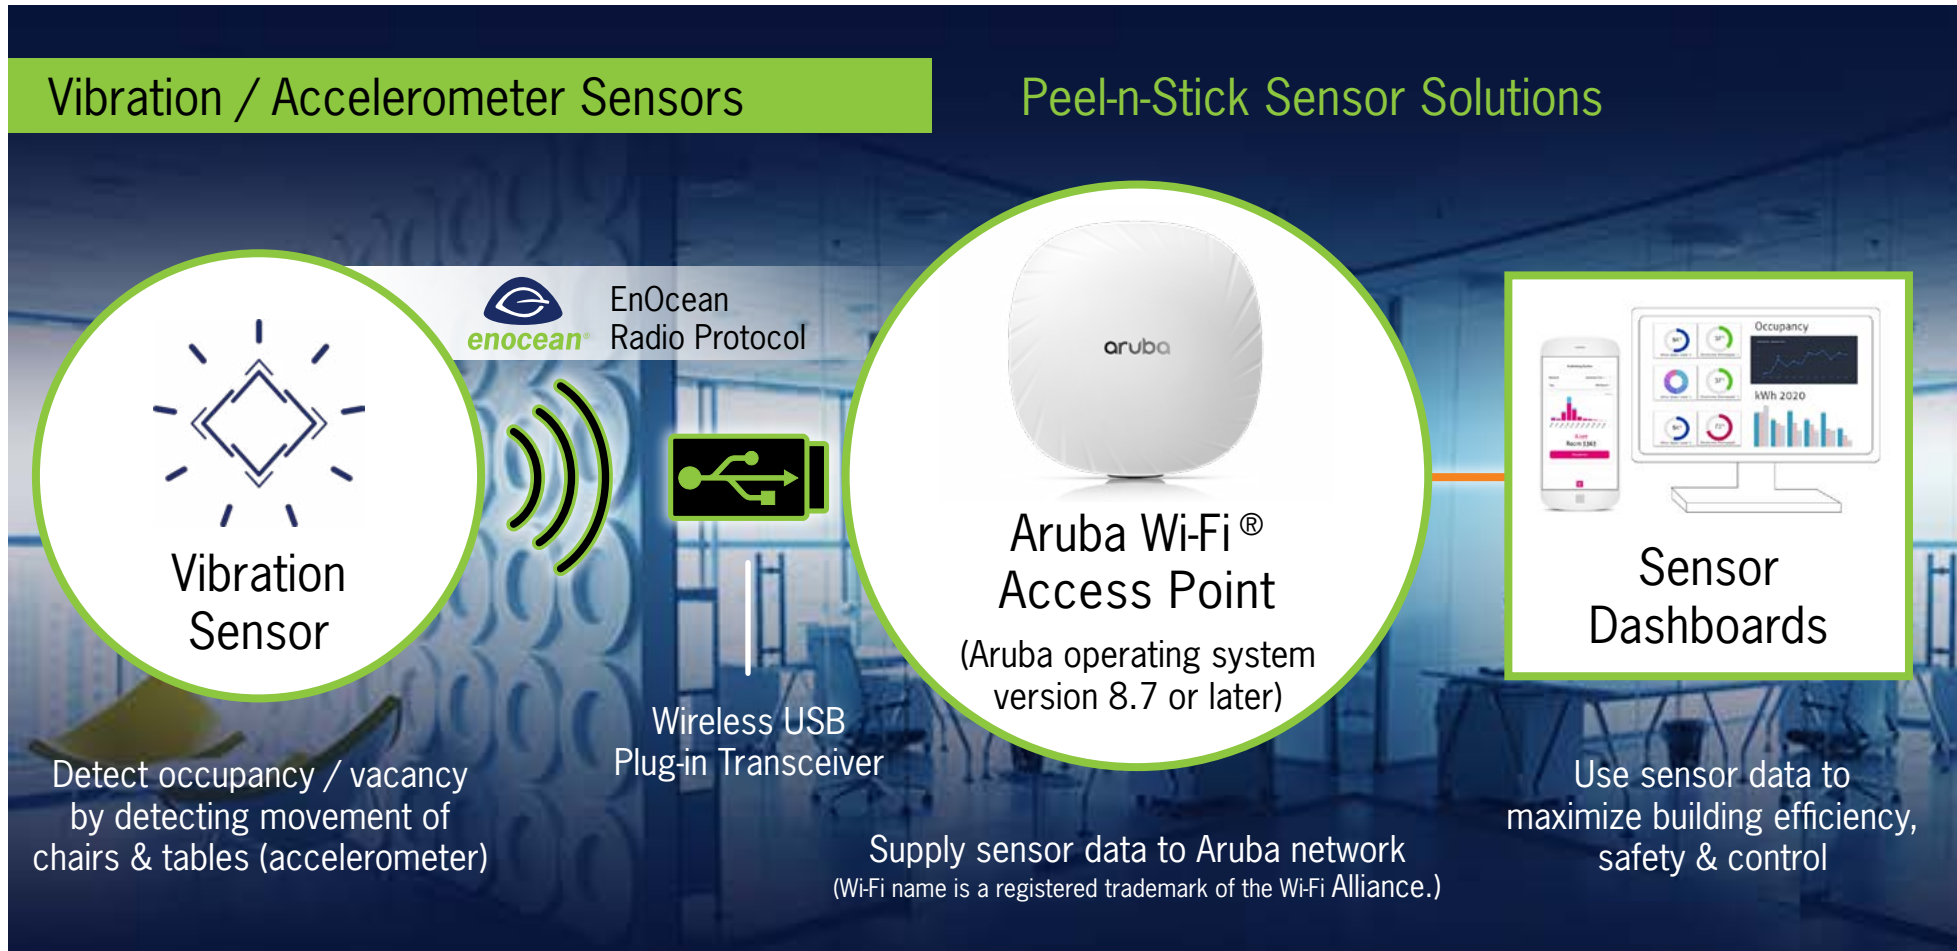

Basic Occupancy Monitoring

Easy Installations
Easily connect to existing access points & networks.
No wiring is necessary / Integrators can install sensors anywhere.

Ubiquitous Monitoring
Trigger on-demand cleaning & disinfecting.
Simplify office space management.
Collect valuable sensor data.
Maximum comfort & utility.
Save energy. ... and MORE !

Maintenance-Free
Sensors power themselves for decades thanks to energy harvesting.

Infinite Sensing & Control

If you called it magic; you wouldn't be wrong. After all, EnOcean Alliance sensor solutions seemingly capture energy to power themselves out of thin air. Energy harvesting is the key to adding sensors to buildings without having to pull new wires.