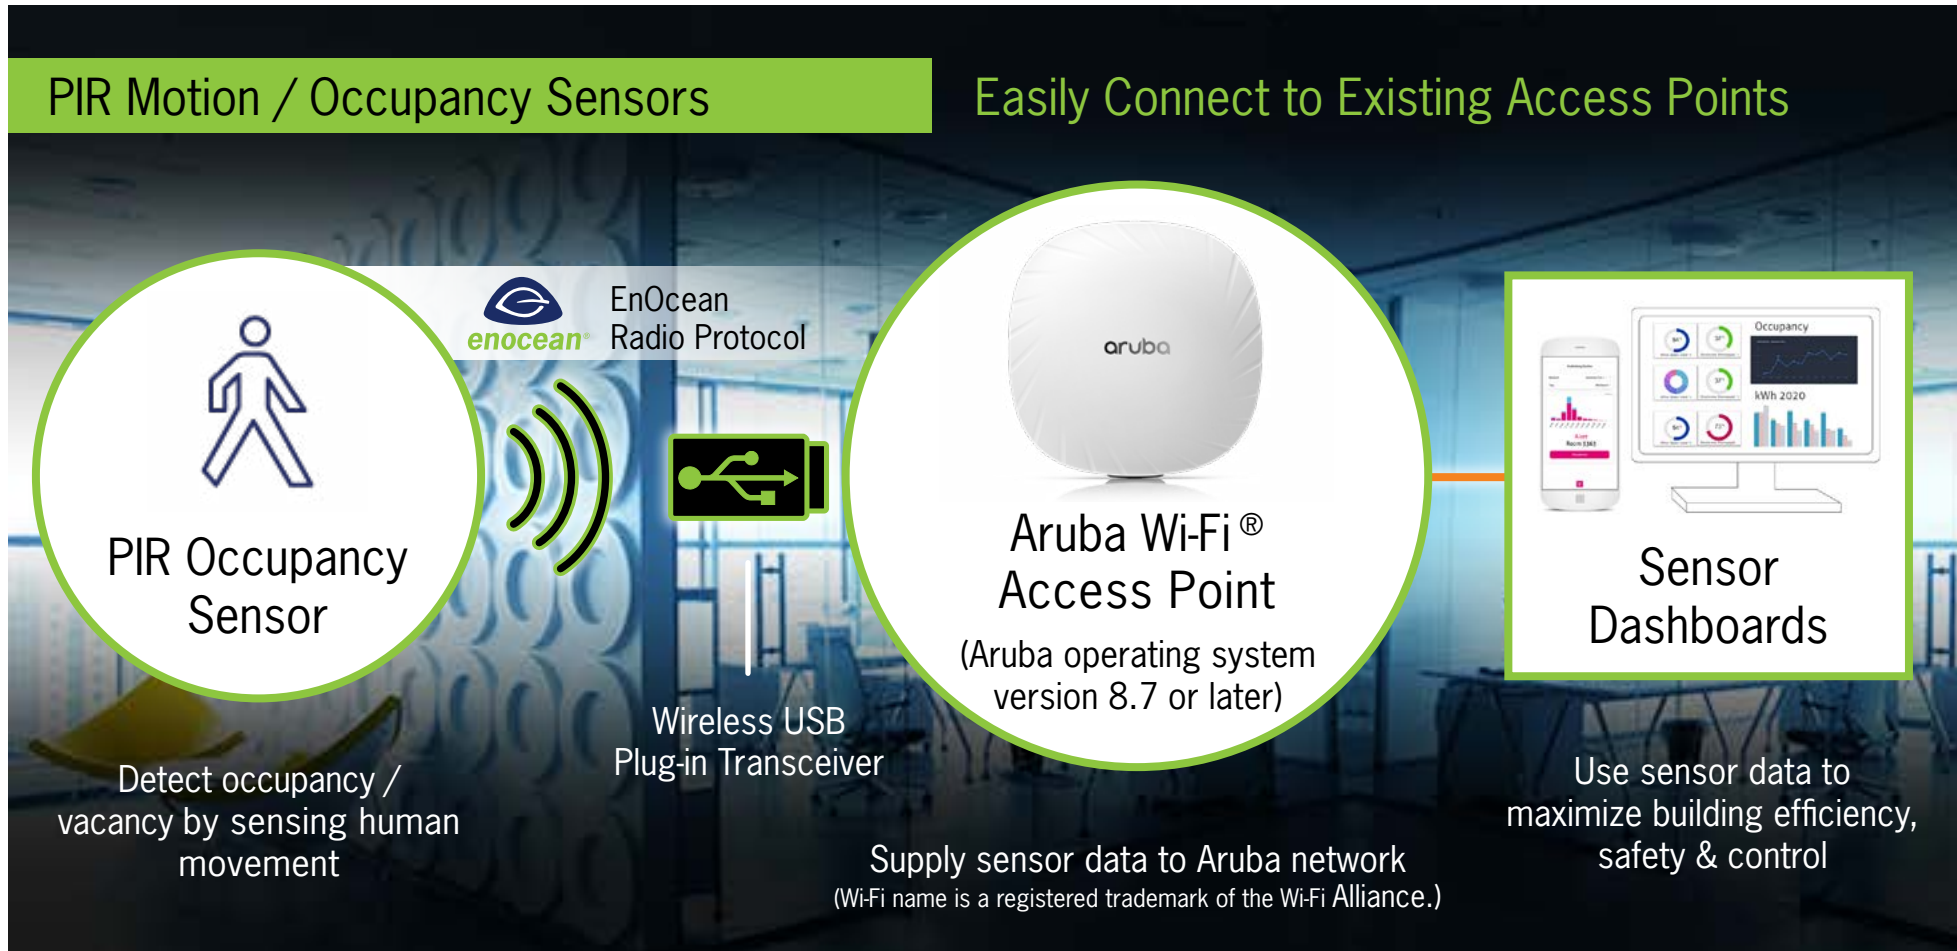

Basic Occupancy Monitoring

- Easy Installations**
No wiring is necessary.
Energy harvesting enables ultimate flexibility in sensor placement.
- Sensor Data Monitoring**
Trigger on-demand cleaning & disinfecting.
Automate safety alerts.
Save energy.
Manage space.
Maximize comfort & utility.
Predict availability. ... and MORE !
- Maintenance Free**
Sensors power themselves for decades via energy harvesting.

Infinite Sensing & Control

EnOcean Alliance member sensor solutions save time and money during installations and over the product's life cycle. The sensors typically pay for themselves in energy savings, reduced installation costs and maintenance-free operations.