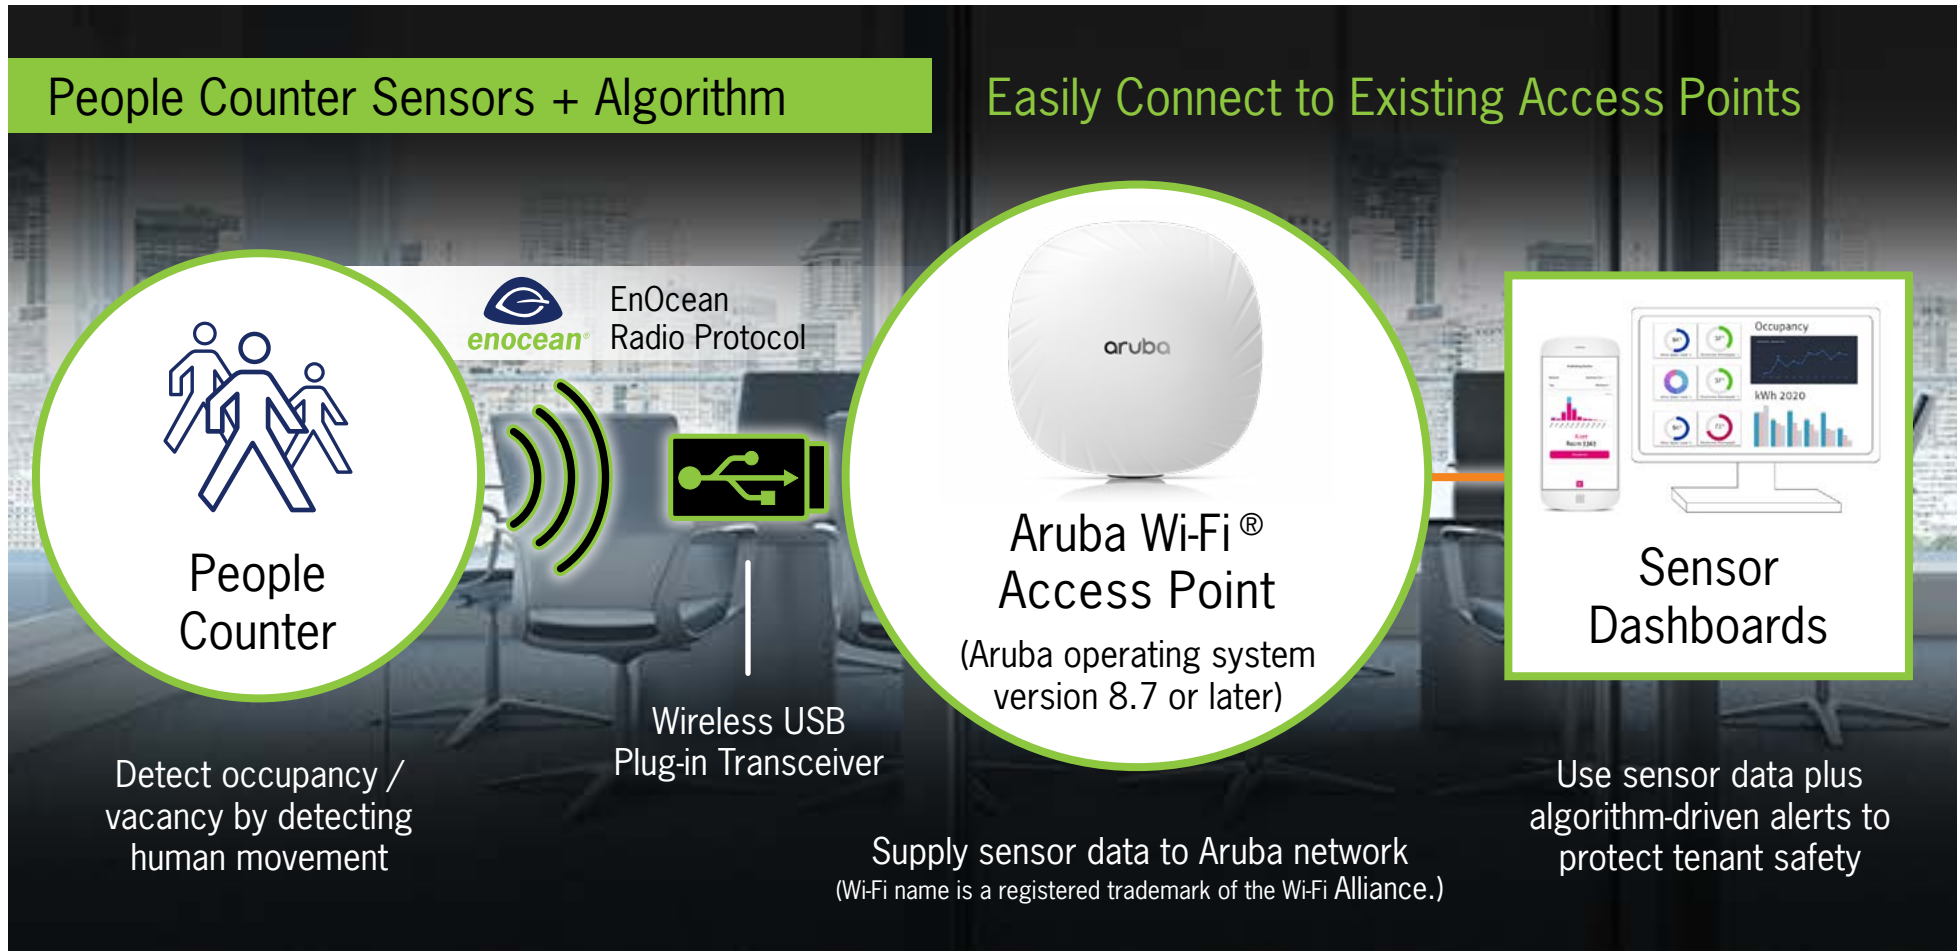

Advanced Occupancy Monitoring

Easy Installations
No wiring is necessary.
Energy harvesting enables ultimate flexibility in sensor placement.

Sensor Data Monitoring
Trigger on-demand cleaning & disinfecting.
Automate safety alerts.
Save energy.
Manage space.
Maximize Comfort & Utility.
Predict availability. ... and MORE !

Maintenance Free
Sensors power themselves for decades thanks to energy harvesting.

Infinite Sensing & Control

Sensors manufacturer by EnOcean Alliance members use energy harvesting power themselves. Since the sensor solutions operate free of wires; integrators can easily add sensors to their buildings and monitor its vital signs.