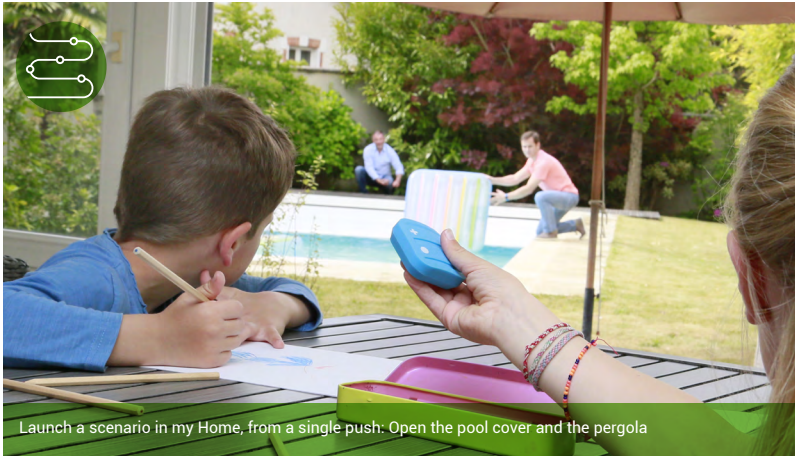

SOFT REMOTE

Launch a scenario in my Home, from a single push. Open the pool cover and the pergola

Open or Close my home access, such as garage door

Switch ON or OFF my alarm system, while I'm passing the doorway

Control my Electrical Heater, without moving from my couch

Set up the lighting mood of my living room

TECHNICAL SPECIFICATIONS

Power source: Magneto-resistive (no battery)
 4 buttons – 2 channels
 Magnetic
 Spill and shock resistant
 Operational temperature: 0°C - 40°C
 Altitude: 2.000m
 Radio: EnOcean® Protocol
 EEP: F6-02-02
 Frequency: depending on region
 Range: 30m indoor
 Dimensions: 56*56*20mm