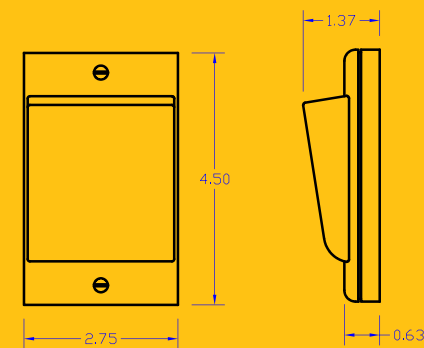

E3T-C1AWH	
Range	50-150 feet (typical)
Frequency	315 MHz
Power Supply	Self-generated when key card is inserted/removed
Card Slot	1 (card IN, card OUT)
Dimensions	4.52" x 2.78" x 1.38" 114.8 mm x 70.6 mm x 35 mm
Recommended Card Size (Cards not included)	2.125" (W) x 3" (L) 54 mm (W) x 76mm (L) (standard credit card size)
Radio Certification	FCC (United States) SZV-PTM200C I.C. (Canada) 5713A - PTM200C
Addressing	Factory set unique ID (1 of 4 billion)

Network Diagram

Example Setup

Set the key card to work with many ILLUMRA receiver(s), including those shown here.

This device or certain aspects thereof is protected by at least one U.S. or international patent or has at least one such patent application pending.