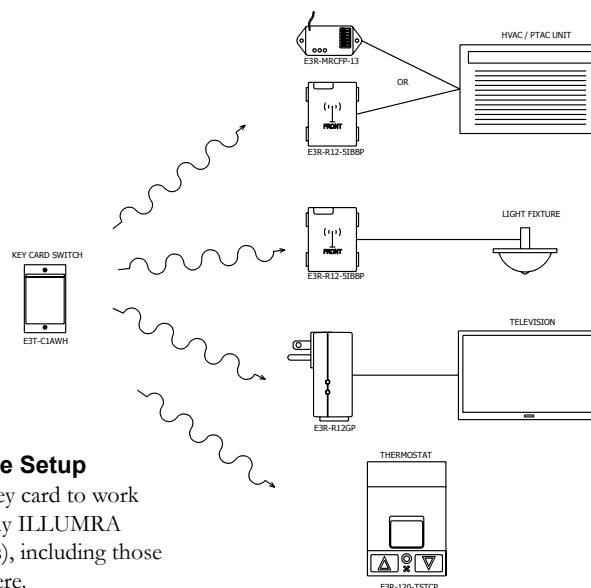

Save Energy and Money

When entering a room, a guest inserts a key card to make power available to selected devices. When leaving, the guest removes the card to set devices in the room to an energy-saving “unoccupied” mode.

Energy-Saving Hotel Room Controls

- Occupancy-based control of lights and devices
- Integrated HVAC and lighting control
- Optional master ON/OFF controls

Simple Wireless Control Systems

- Control unlimited receivers within range
- Control all or only selected devices in a room
- Use with most room key cards
- No batteries, charging, or external power required

E3T-C1AWH	
Range	50-150 feet (typical)
Frequency	315 MHz
Power Supply	Self-generated when key card is inserted/removed
Card Slot	1 (card IN, card OUT)
Dimensions	4.52" x 2.78" x 1.38" 114.8 mm x 70.6 mm x 35 mm
Recommended Card Size (Cards not included)	2.125" (W) x 3" (L) 54 mm (W) x 76mm (L) (standard credit card size)
Radio Certification	FCC (United States) SZV-PTM200C I.C. (Canada) 5713A - PTM200C
Addressing	Factory set unique ID (1 of 4 billion)

Network Diagram

Example Setup

Set the key card to work with many ILLUMRA receiver(s), including those shown here.

This device or certain aspects thereof is protected by at least one U.S. or international patent or has at least one such patent application pending.